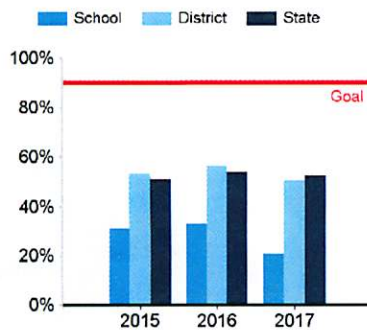

3rd Grade Math Proficiency

SAGE: 1st administration in 2014