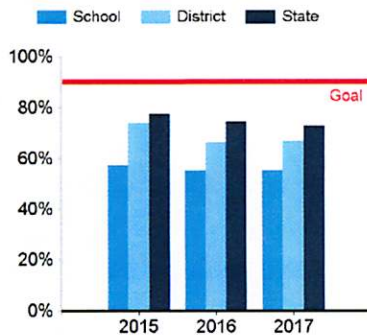

TIMPANOGOS SCHOOL

PROVO DISTRICT

Grades K-6 School Year 2016-2017

3rd Grade Reading Proficiency

Approved reading assessment

6th Grade ELA Proficiency

SAGE: 1st administration in 2014

Kindergarten Readiness