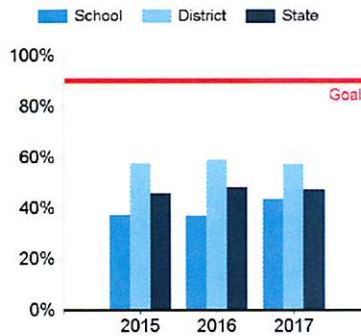

TIMPANOGOS SCHOOL

PROVO DISTRICT

Grades K-6 School Year 2016-2017

3rd Grade Reading Proficiency

Approved reading assessment

6th Grade ELA Proficiency

SAGE: 1st administration in 2014

Kindergarten Readiness