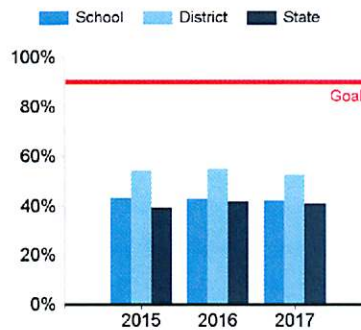

6th Grade Math Proficiency

SAGE: 1st administration in 2014

School Demographics

Enrollment	669
Race/Ethnic Minority	63%
English Learners	46%
Low Socio-Economic	80%
Students With Disabilities	13%
Chronic Absenteeism	16%
Mobility	22%

Academic Performance

Grade Span Tested: **3-6**

Percent Proficient

SAGE Language Arts (ELA)	34%
SAGE Math	38%
SAGE Science	35%

Student Group Percent Proficient

	ELA	Math	Science
Race/Ethnic Minority	25%	32%	26%
English Learners	22%	28%	19%
Low Socio-Economic	28%	33%	28%
Students With Disabilities	<10%	<10%	<10%

School Snapshot Elementary School

Timpanogos Elementary has a diverse population and is a Spanish Dual Immersion school. Students receive individualized instruction according to their needs by highly qualified teachers.